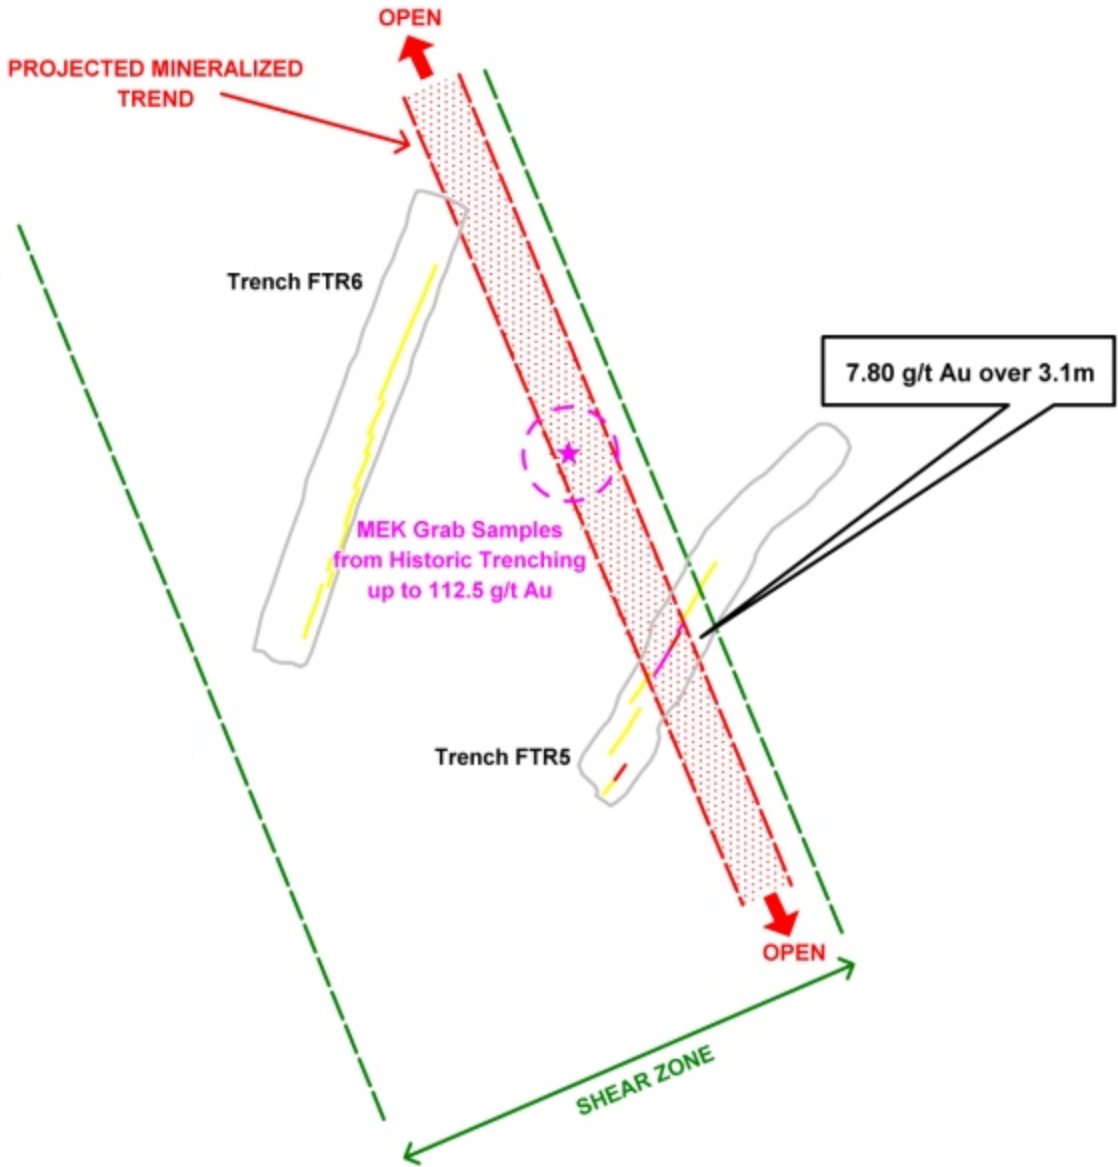

FLINT CENTRAL TRENCH AREA

- Channel Samples Assaying >1.0 g/t Au
- Channel Samples Assaying 0.10 to 0.99 g/t Au
- Channel Samples Assaying <0.10 g/t Au