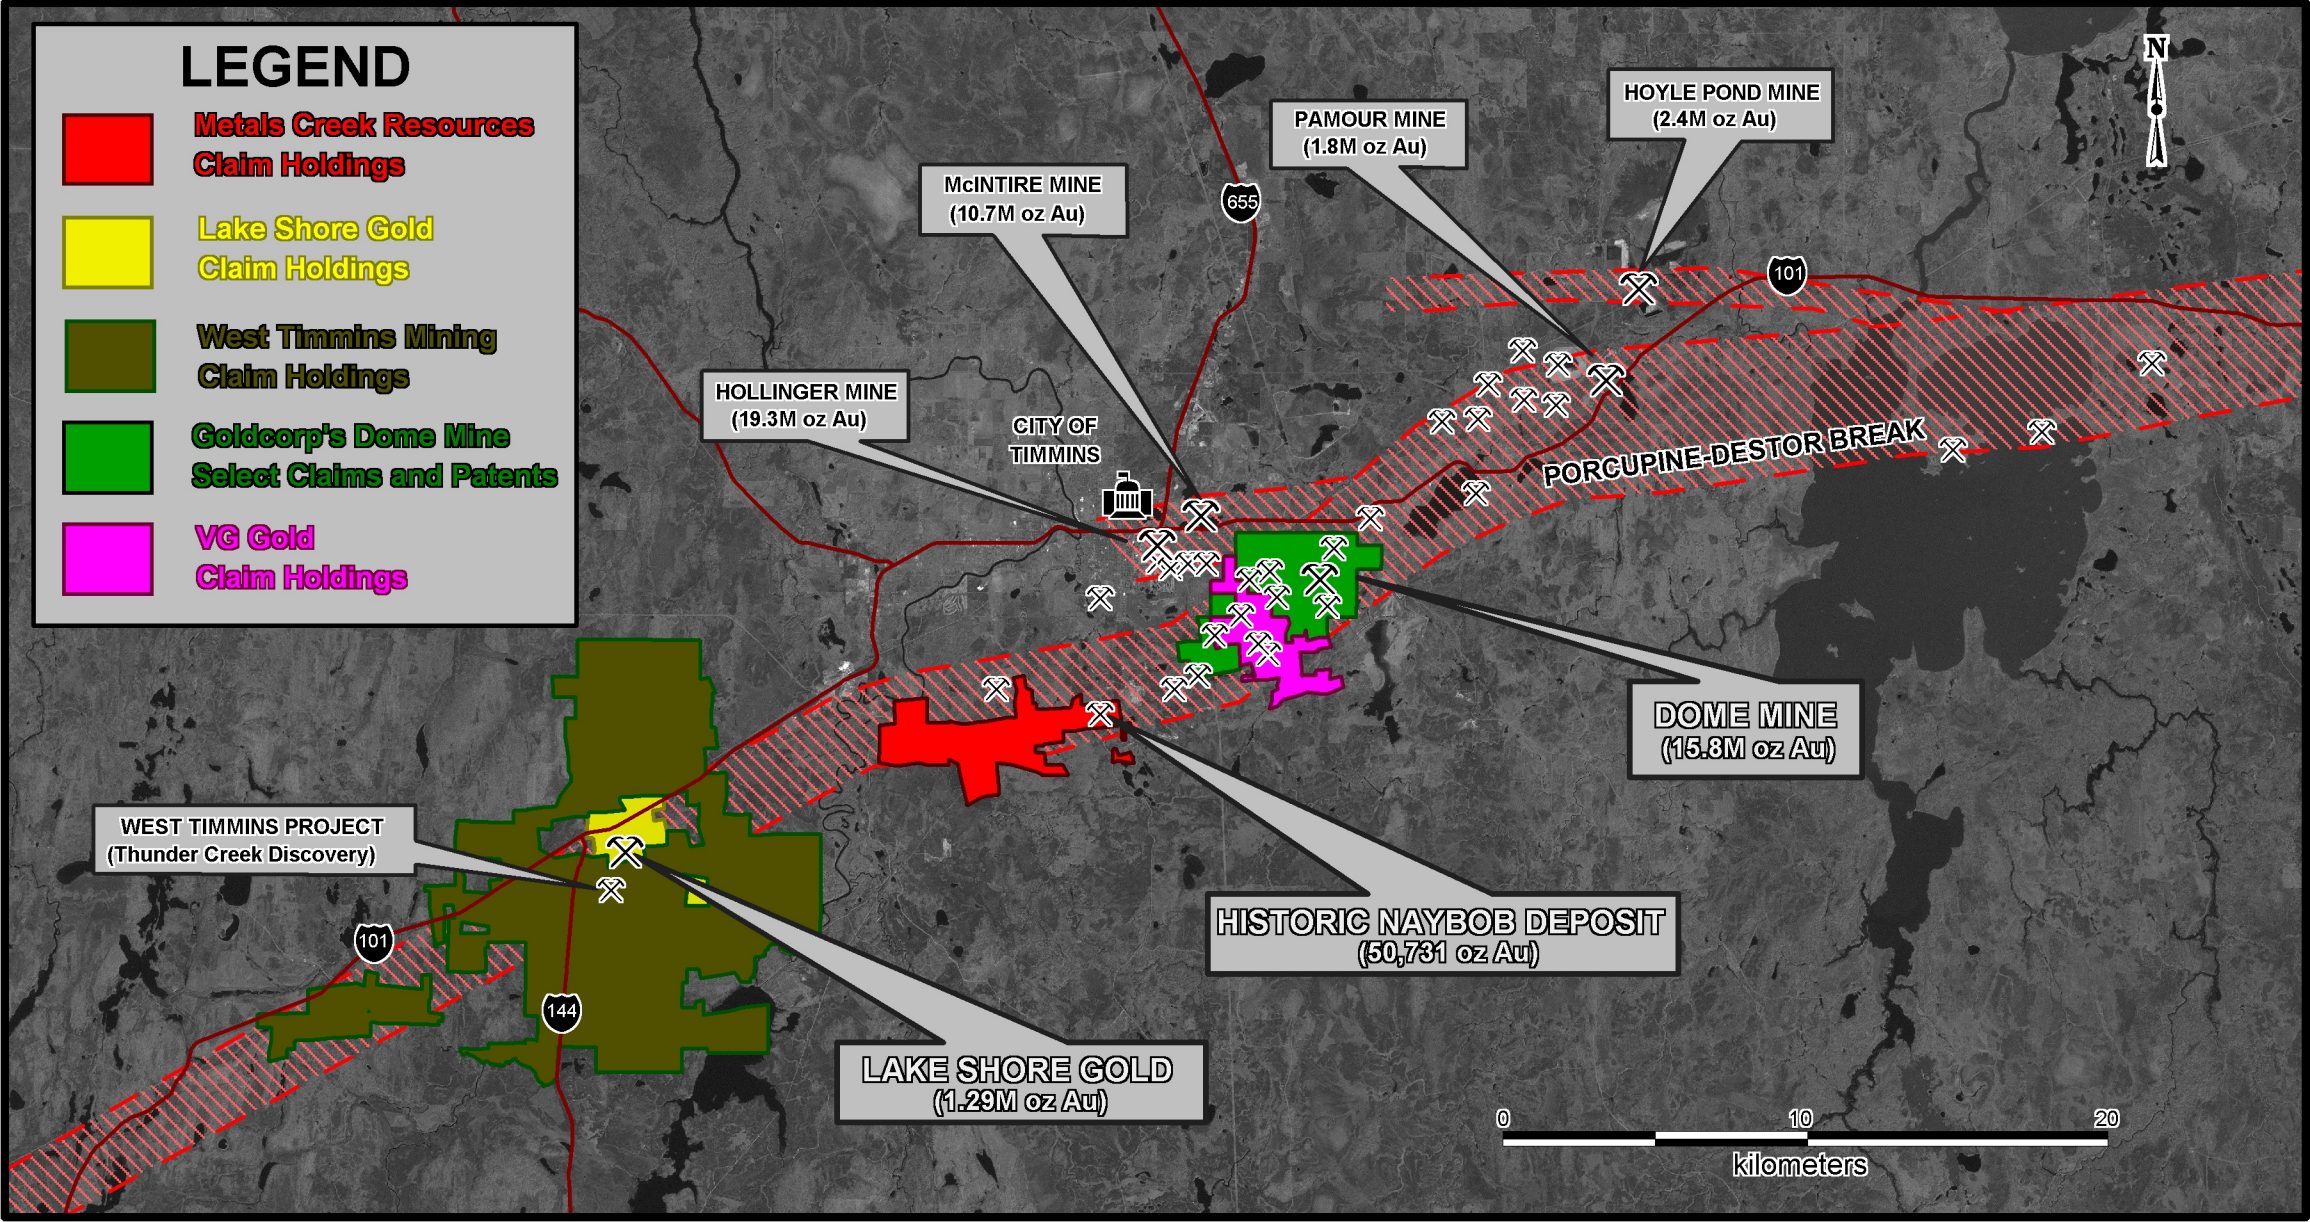

LEGEND

-  **Metals Creek Resources Claim Holdings**
-  **Lake Shore Gold Claim Holdings**
-  **West Timmins Mining Claim Holdings**
-  **Goldcorp's Dome Mine Select Claims and Patents**
-  **VG Gold Claim Holdings**

McINTIRE MINE
(10.7M oz Au)

PAMOUR MINE
(1.8M oz Au)

HOYLE POND MINE
(2.4M oz Au)

HOLLINGER MINE
(19.3M oz Au)

CITY OF
TIMMINS

PORCUPINE-DESTOR BREAK

DOMINE MINE
(15.8M oz Au)

WEST TIMMINS PROJECT
(Thunder Creek Discovery)

HISTORIC NAYBOB DEPOSIT
(50,731 oz Au)

LAKE SHORE GOLD
(1.29M oz Au)

0 10 20
kilometers