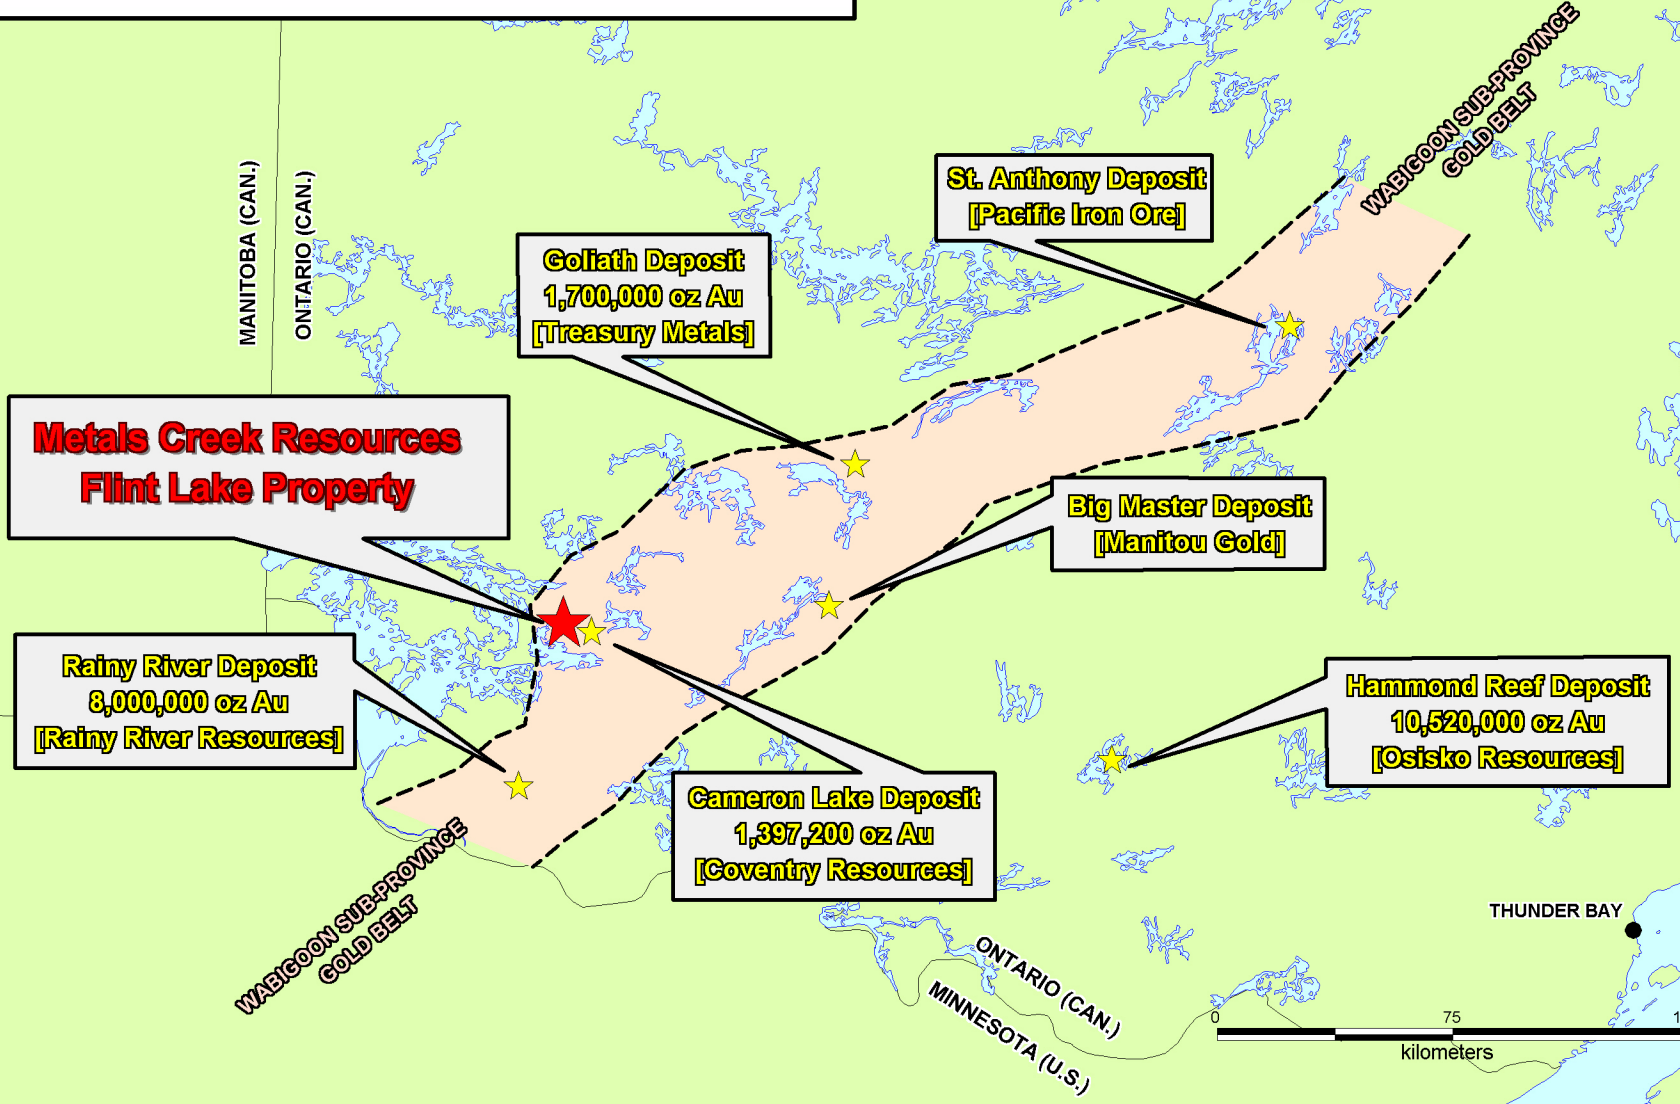

Metals Creek RESOURCES

MANITOBA (CAN.)
ONTARIO (CAN.)

WABIGOON SUB-PROVINCE
GOLD BELT

St. Anthony Deposit
[Pacific Iron Ore]

Goliath Deposit
1,700,000 oz Au
[Treasury Metals]

Metals Creek Resources
Flint Lake Property

Rainy River Deposit
8,000,000 oz Au
[Rainy River Resources]

Big Master Deposit
[Manitou Gold]

Hammond Reef Deposit
10,520,000 oz Au
[Osisko Resources]

Cameron Lake Deposit
1,397,200 oz Au
[Coventry Resources]

WABIGOON SUB-PROVINCE
GOLD BELT

ONTARIO (CAN.)
MINNESOTA (U.S.)

0 75 150
kilometers

THUNDER BAY