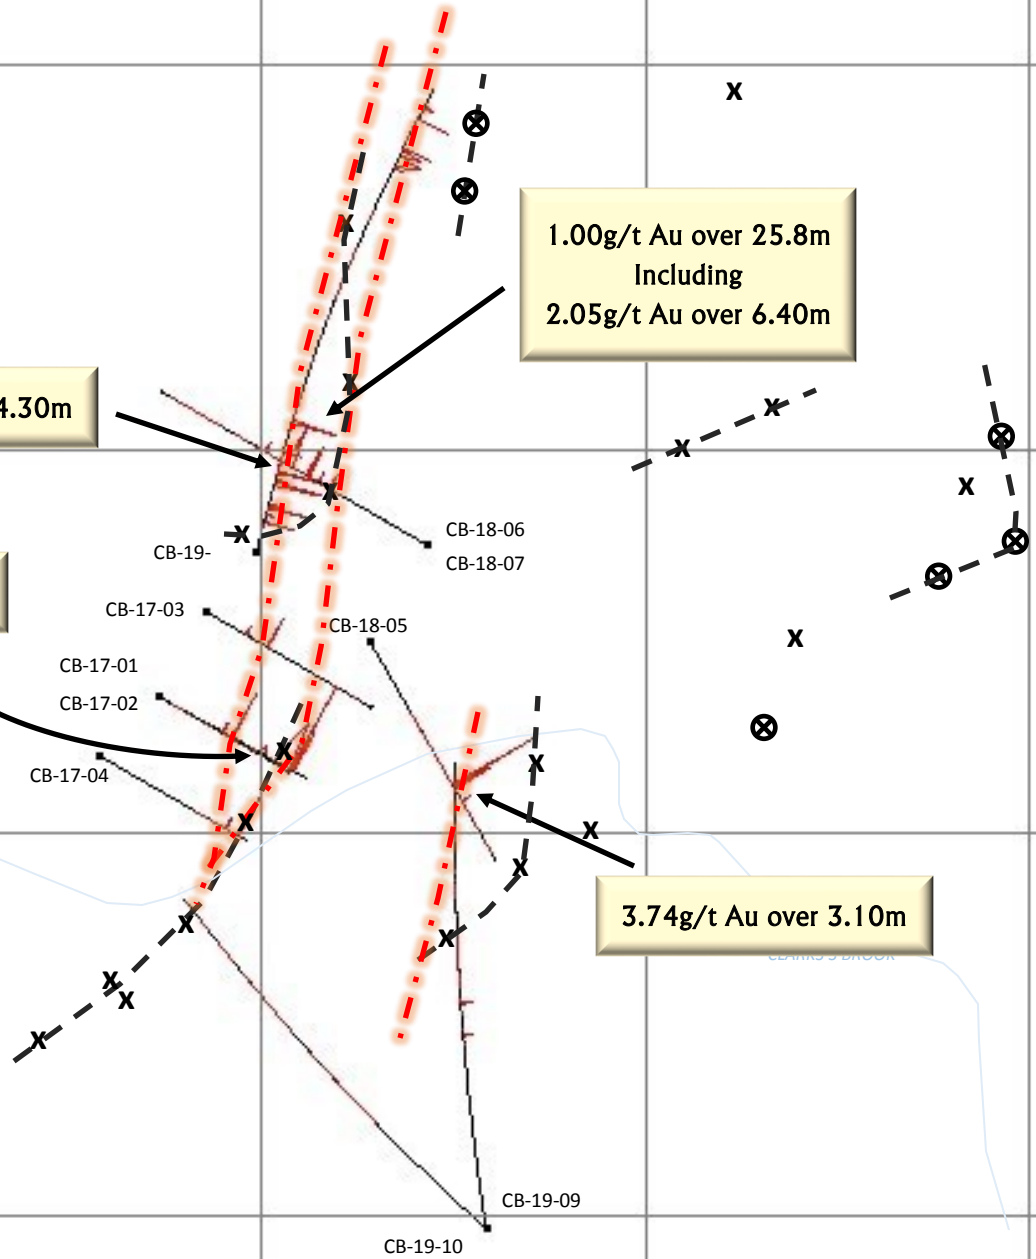

CLARK'S BROOK AU

5408000.0Y

5407800.0Y

5407600.0Y

5407400.0Y

642400.0X

642600.0X

642800.0X

1.00g/t Au over 25.8m
Including
2.05g/t Au over 6.40m

2.45g/t Au over 4.30m

3.37g/t Au over 3.00m

3.74g/t Au over 3.10m

-  GOLD TRENDS
-  NEAR SURFACE CHARGEABLE ANOMALY
-  DEEPER CHARGEABLE ANOMALY

024052M